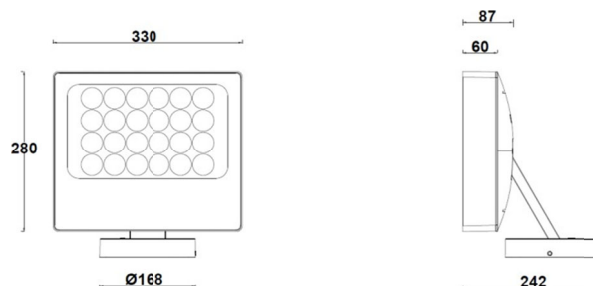

Line Drawing

Product Description

SHINE PRO series is a professional LED floodlight designed by WAC for high-end outdoor lighting venues; Carefully designed with a unique appearance and a full glass surface design, it is simple and elegant, fashionable and beautiful, more suitable for current and future architectural trends. The lighting fixtures are equipped with W-Module modular design; Equipped with a breathing valve, it can effectively balance the internal and external air pressure to prevent condensation water; Fully integrating the principles of aerodynamics, creating the optimal heat dissipation structure, enhancing the heat dissipation performance of lighting fixtures, and extending the service life of LED lighting fixtures; Can precisely adjust the irradiation angle while designing a thoughtful angle locking structure to lock the projection direction; The SHINE PRO series lamps come in various sizes, angles, and power options to meet different lighting application solutions.

Product Features

- Body Material: Die cast aluminum alloy lamp body, base, and stainless steel fixed chassis
- Optical System: Lens+ W-Module
- Finish: Static electricity powder coating
- Adjustable Angle: Vertical direction 0-90°, horizontal direction 0-330°
- Accessories: As attached
- Certification: CCC
- IP Rating: IP65
- Insulation Level: Class I
- Operating Temperature: -20°C~50°C

Product Specifications

- LED Type: HP LED
- LED Power: 26.4W
- Source Lm: 2700K 2926lm;3000K 3080lm;4000K 3234lm
- LED Lifetime: >50000h-L70 /B10-Ta25°C(LM-80/TM-21)
- CCT/CRI: 2700K, Ra80 / 3000K, Ra80 / 4000K, Ra80
- SDCM: 3SDCM(Mono)
- Input: 220V/AC 50/60Hz
- Dimming: ON-OFF /DMX 512
- Net Weight: 5.8KG without packing

Order Model

Model	Power (W)	LEDs (quantity)	Max Lumens (lm)	Control Systems	Beam	CCT	Finish
EF1L24-056	52.8(Max)	24	3482	EL ON-OFF 220V/AC Power Supply ML DMX512 Dimming 220V/AC Power Supply	V 4°	27 2700K 30 3000K 40 4000K FC RGB FW RGBW=3000K	BK Black

Example: EF1L24-056EL-V30BK

WAC Lighting
www.waclighting.com (US)
www.waclighting.com.cn (China)

Headquarters
44 Harbor Park Drive • Port Washington, NY
Phone (516) 515.5000 • Fax (516) 515.5050

WAC Lighting(Shanghai)
14,Lane 299, Bi Sheng Road, Shanghai 201204,China
Phone (86.21) 3393.3558 • Fax (86.21) 3362.1598

WAC Lighting reserves the right to periodically design and update products.2024-01-27