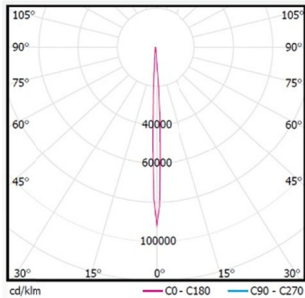

## LIGHT DISTRIBUTION@3000K LUMINAIRE DATA

MODEL: EF1L24-056EL-V30BK  
BEAM ANGLE: 4°  
POWER: 66.5W (Max)  
LUMENS: 3482Lm  
CBCP: /  
EFFICACY: 52.4Lm/W

WAC Lighting  
www.waclighting.com (US)  
www.waclighting.com.cn (China)