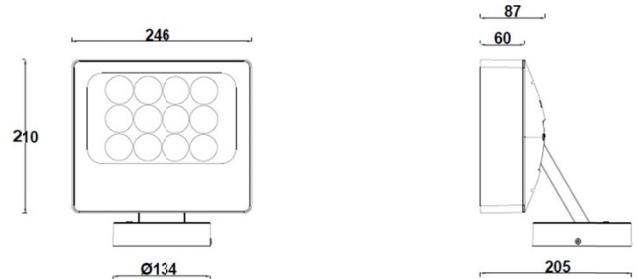

Line Drawing

Product Description

SHINE PRO series is a professional LED floodlight designed by WAC for high-end outdoor lighting venues; Carefully designed with a unique appearance and a full glass surface design, it is simple and elegant, fashionable and beautiful, more suitable for current and future architectural trends. The lighting fixtures are equipped with W-Module modular design; Equipped with a breathing valve, it can effectively balance the internal and external air pressure to prevent condensation water; Fully integrating the principles of aerodynamics, creating the optimal heat dissipation structure, enhancing the heat dissipation performance of lighting fixtures, and extending the service life of LED lighting fixtures; Can precisely adjust the irradiation angle while designing a thoughtful angle locking structure to lock the projection direction; The SHINE PRO series lamps come in various sizes, angles, and power options to meet different lighting application solutions.

Product Features

- Body Material: Die cast aluminum alloy lamp body, base, and stainless steel fixed chassis
- Optical System: Lens+ W-Module
- Finish: Static electricity powder coating
- Adjustable Angle: Vertical direction 0-90 °, horizontal direction 0-330 °
- Accessories: As attached
- Certification: CCC
- IP Rating: IP65
- Insulation Level: Class I
- Operating Temperature: -20°C~50°C

Product Specifications

- LED Type: HP LED
- LED Power: 26.4W
- Source Lm: 2700K 2926lm;3000K 3080lm;4000K 3234lm
- LED Lifetime: >50000h-L70 /B10-Ta25°C(LM-80/TM-21)
- CCT/CRI: 2700K, Ra80 / 3000K, Ra80 / 4000K , Ra80
- SDCM: 3SDCM(Mono)
- Input: 220V/AC 50/60Hz
- Dimming: ON-OFF /DMX 512
- Net Weight: 5.8KG without packing

Order Model

Model	Power (W)	LEDs (quantity)	Max Lumens (lm)	Control Systems	Beam	CCT	Finish
EF1S12-028	26.4(Max)	12	2016	EL ON-OFF 220V/AC Power Supply ML DMX512 Dimming 220V/AC Power Supply	V 4°	27 2700K 30 3000K 40 4000K FC RGB FW RGBW=3000K	BK Black

Example: EF1S12-028EL-V30BK

WAC Lighting
www.waclighting.com (US)
www.waclighting.com.cn (China)

Headquarters
44 Harbor Park Drive • Port Washington, NY
Phone (516) 515.5000 • Fax (516) 515.5050

WAC Lighting(Shanghai)
14,Lane 299, Bi Sheng Road, Shanghai 201204,China
Phone (86.21) 3393.3558 • Fax (86.21) 3362.1598

WAC Lighting reserves the right to periodically design and update products.2024-01-27