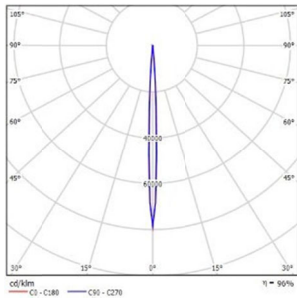

### LIGHT DISTRIBUTION@3000K LUMINAIRE DATA

MODEL: EF1S12-028EL-V30BK

BEAM ANGLE: 4°

POWER: 33.3W (Max)

LUMENS: 2016Lm

CBCP: /

EFFICACY: 60.5Lm/W

WAC Lighting  
www.waclighting.com (US)  
www.waclighting.com.cn (China)